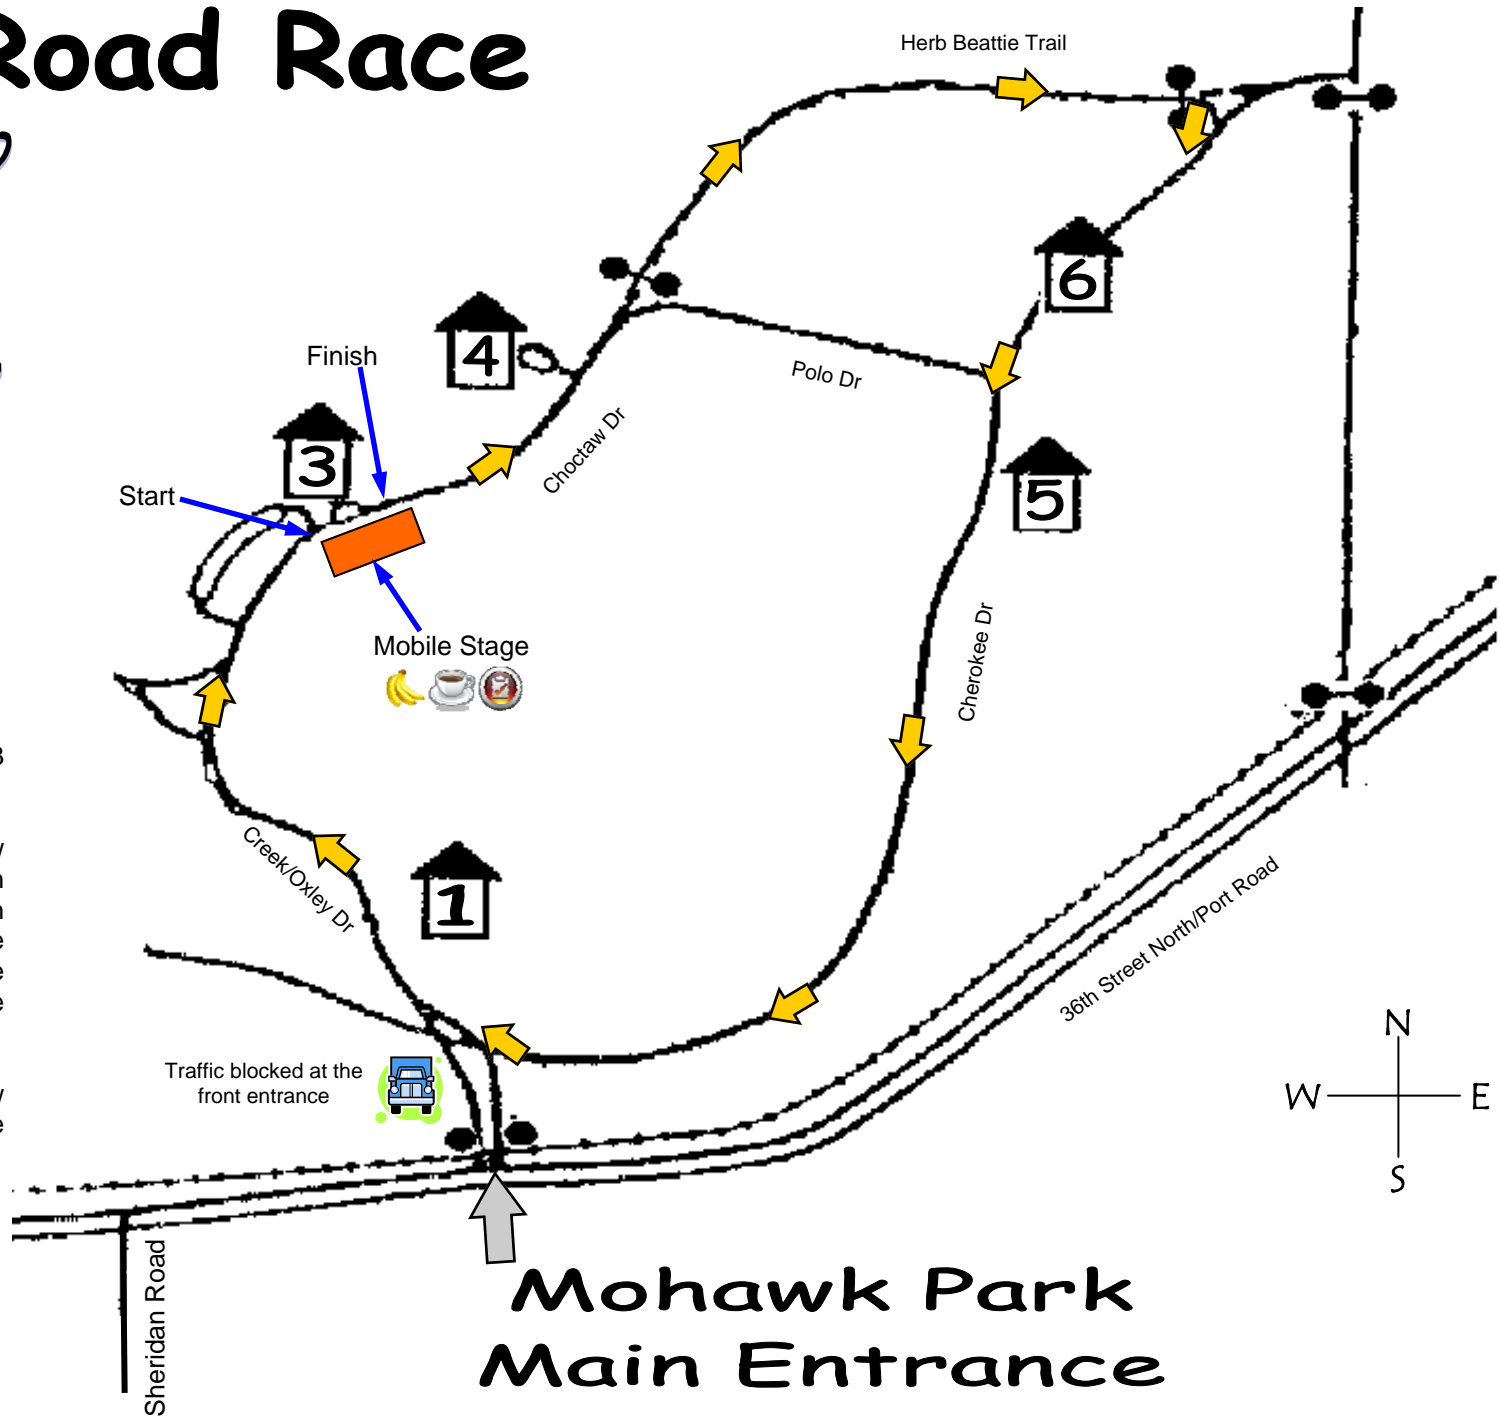

OSG Road Race

Start: South of shelter #3 on Choctaw Drive.

Course: North on Choctaw Drive, continue north on Herb Beattie Trail, then head south on Cherokee Drive. Follow Cherokee Drive to Creek/Oxley Drive to Choctaw Drive.

Finish: On Choctaw 23.45M from the east edge of shelter #3.

1 Loop = 5K
2 Loops = 10K

Mohawk Park Main Entrance